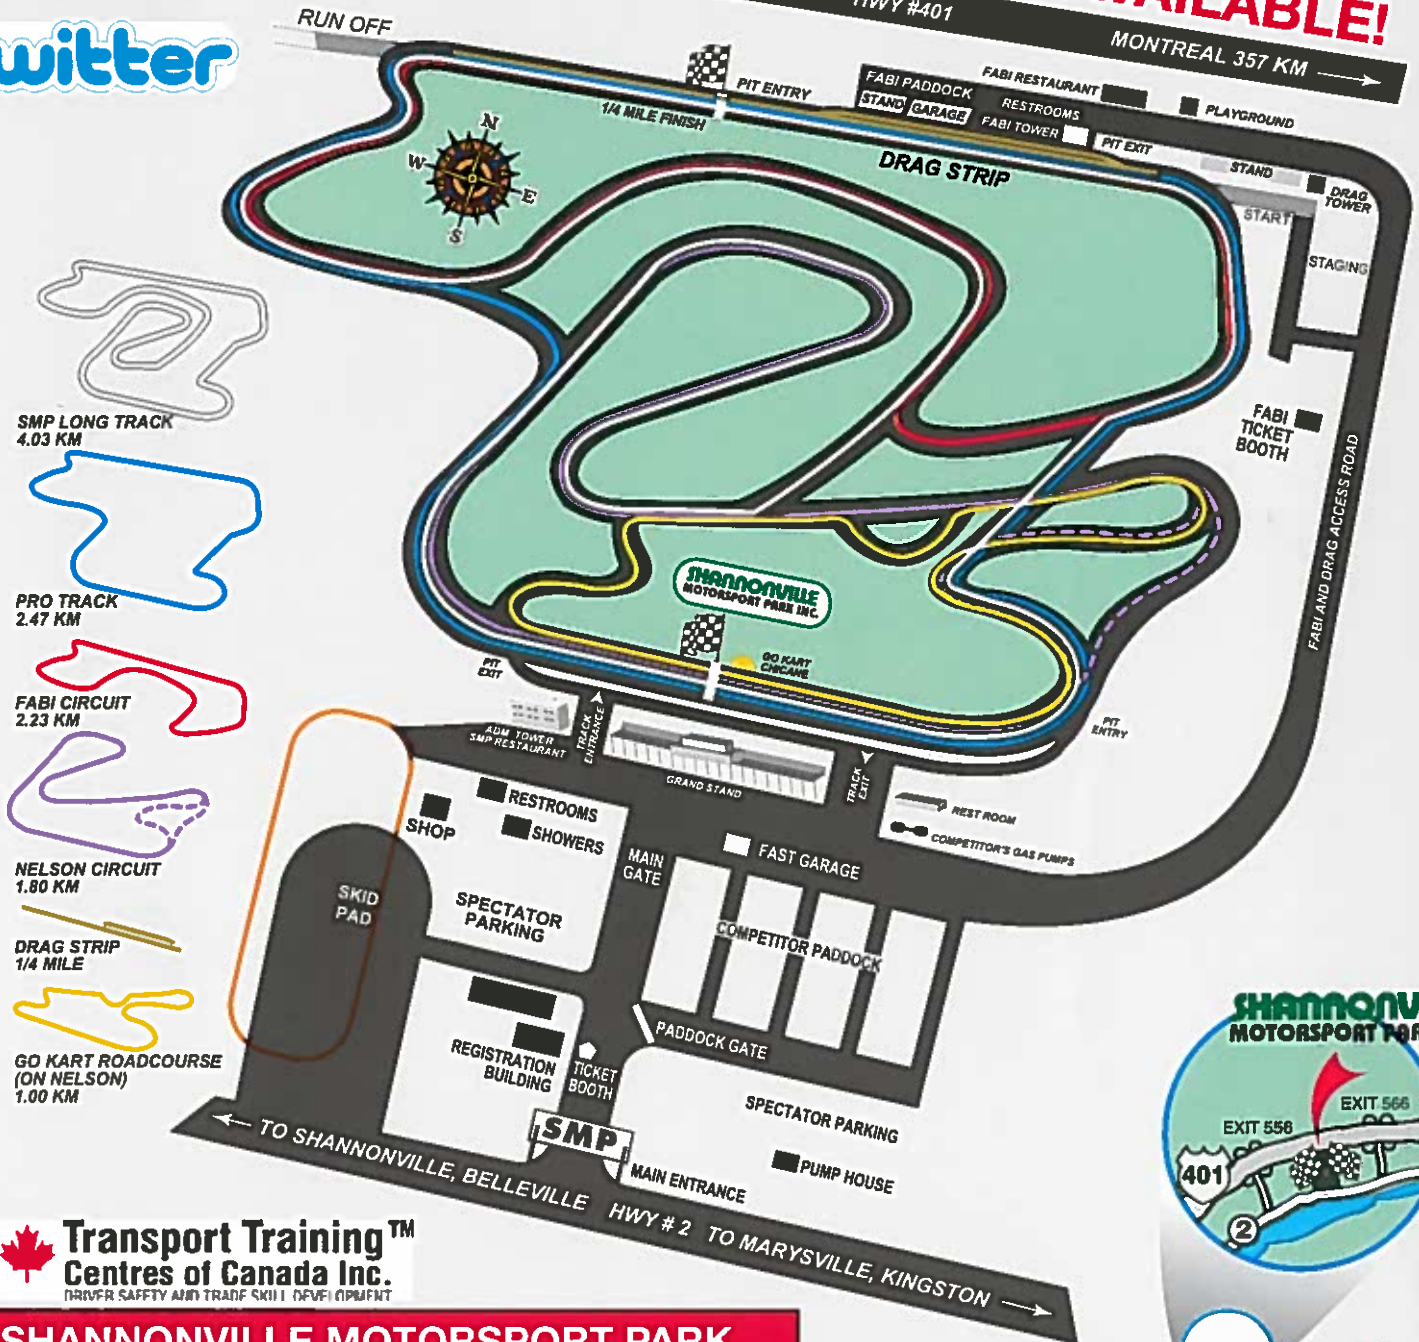

Track Rentals - Days • Track Rentals - Nights • Motorcycle Lapping Days • Motorcycle Race School • Motorcycle Racing • Car Lapping Days • Drag Racing • Mix & Match • Supermoto Racing • Drifting Events • Pay-Per-Lap • Skid Pad Rentals • Car Dealer Fun Days with Instructor from Brack Driving Concepts • FAST Riding School

Find us on **Facebook**

twitter

ADVERTISING SIGNS AVAILABLE!

SMP LONG TRACK
4.03 KM

PRO TRACK
2.47 KM

FABI CIRCUIT
2.23 KM

NELSON CIRCUIT
1.80 KM

DRAG STRIP
1/4 MILE